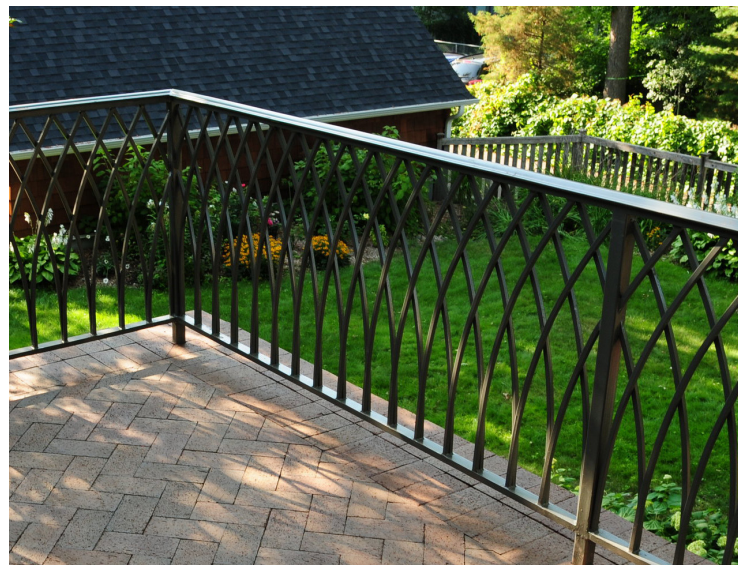

FLAT ROOF PATIO FLASHING CATALOG SHEET

Superior Quality
& Function in One
Easy-to-Install System

Happy Builders, Happy Customers

CoFlash flashing creates a strong and aesthetically pleasing perimeter retaining edge for flat roof patio pavers while directing rainwater away from the roof. This highly effective flashing solution can be fabricated in a variety of standard or distinctive colors to fit the style of any home.

Designed by a residential remodeler and builder with 30 years of experience, the CoFlash flashing system makes flat roof patios easier to install.

Pricing & Ordering

Visit www.coflash.co for more information.
To purchase, email Eli at eli@coflash.co
or call **612.423.0544**.